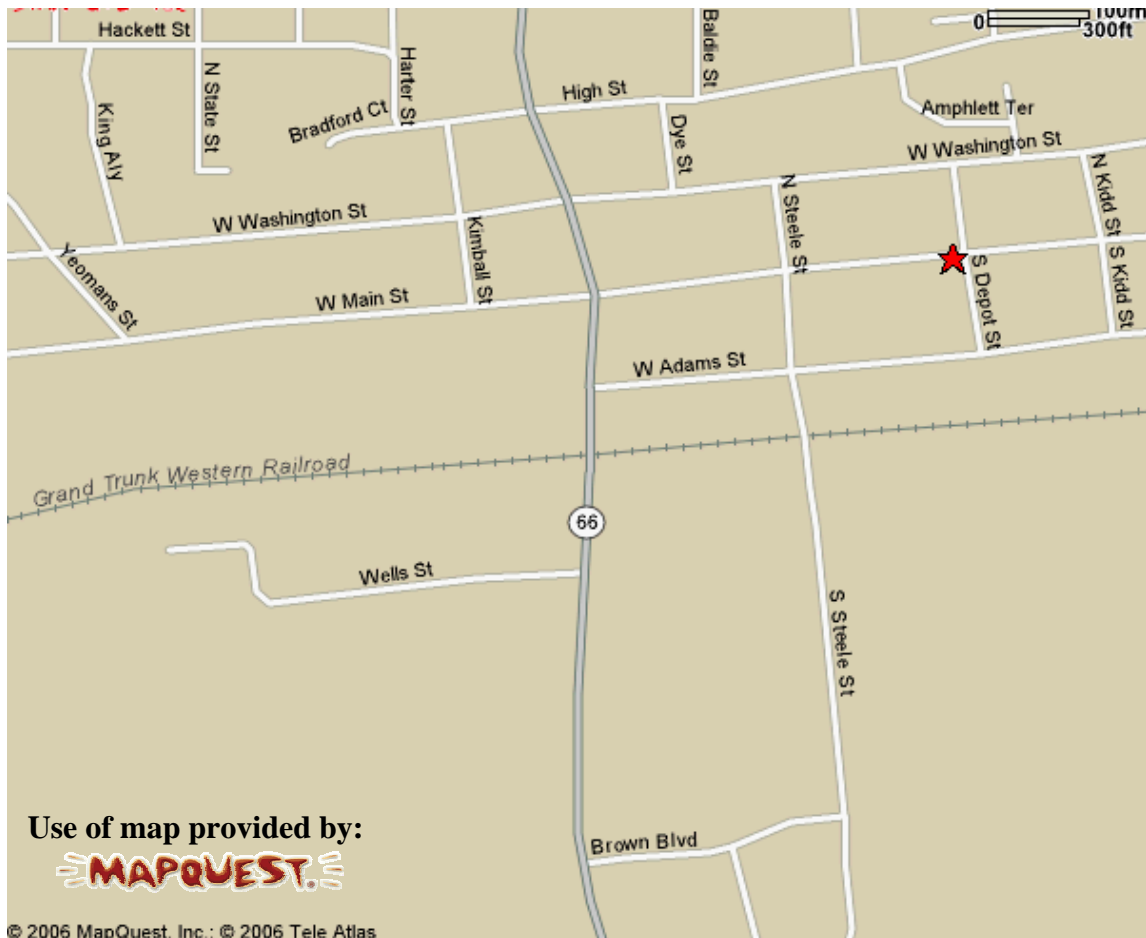

# Getting to the Employee Assistance Center

220 W. Main Street, Ionia, MI 48846  
(800) 227-0905

West Main Street in Ionia is located east off of MI-66.  
The EAC office is located in the same building as  
McNamara, O'Keefe, Duff & Chadwick attorney's office.

From the east: Take I-96 west to exit 67 (MI-66). Go North (right) on MI-66 until Main Street. Go West (right) on W. Main Street. The EAC office is located on the north (left) side of W. Main Street.

From the west: Take I-96 east to exit 67 (MI-66). Go North (left) on MI-66 until Main Street. Go West (right) on W. Main Street. The EAC office is located on the north (left) side of W. Main Street.